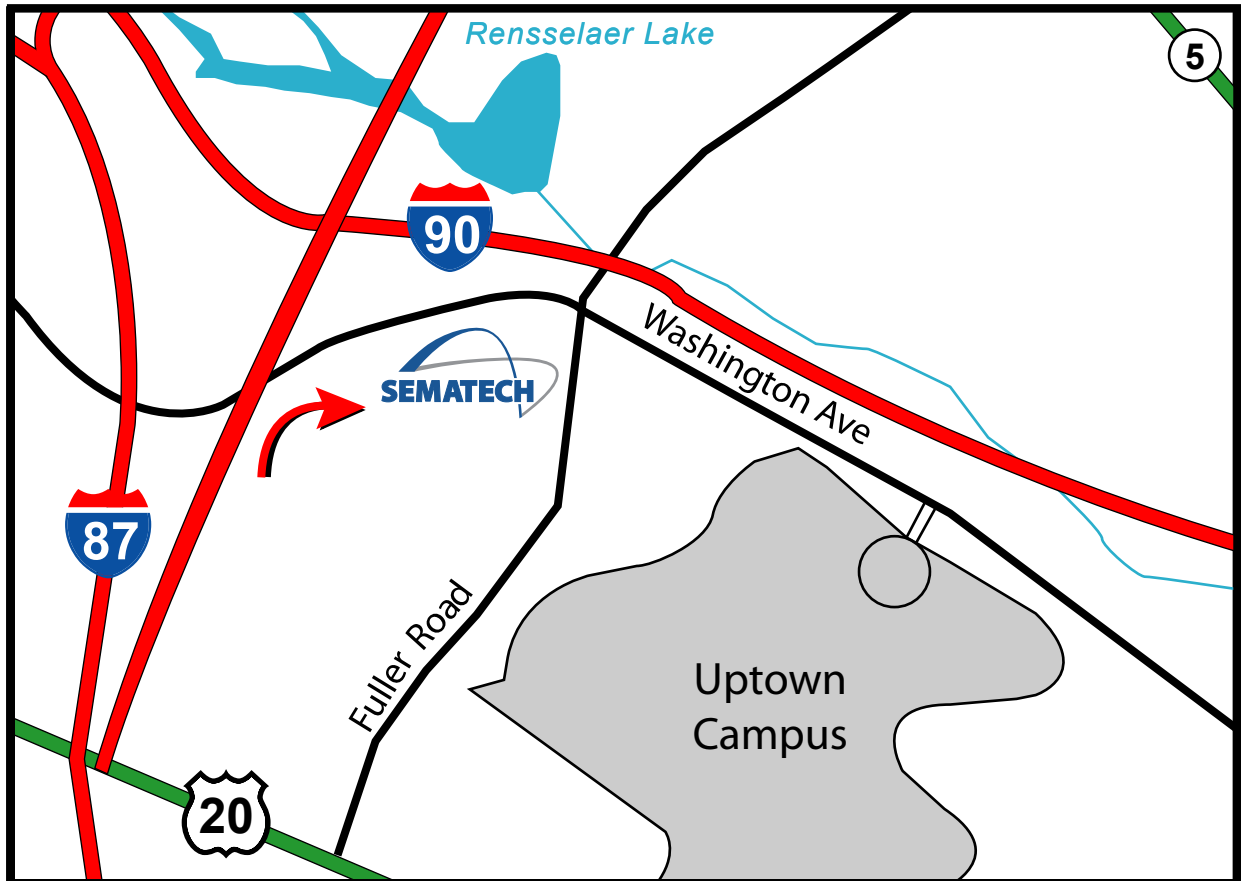

Directions to SEMATECH North, Albany, NY

SEMATECH
257 Fuller Road, Suite 2200
Albany, NY 12203
Phone: 518-649-1000

SEMATECH North is located in the CESTM complex at the corner of Fuller Road and Washington Avenue.

Directions

From North and Airport

Proceed South on I-87 to I-90 East (Albany/ Boston).
From I-90 take Exit 2 (University at Albany, Washington Ave.)
Turn right onto Washington Avenue.
Turn left at first stop light onto Fuller Road.
Proceed south on Fuller Road and turn right at first stoplight.
Follow the signs to Visitor Parking.

From East, West, South

Take Exit 24 from NYS Thruway.
Proceed east on I-90 from Toll Plaza.
From I-90 take Exit 2 (University at Albany, Washington Ave.)
Turn right onto Washington Avenue.
Turn left at first stop light onto Fuller Road.
Proceed south on Fuller Road and turn right at first stoplight.
Follow the signs to Visitor Parking.